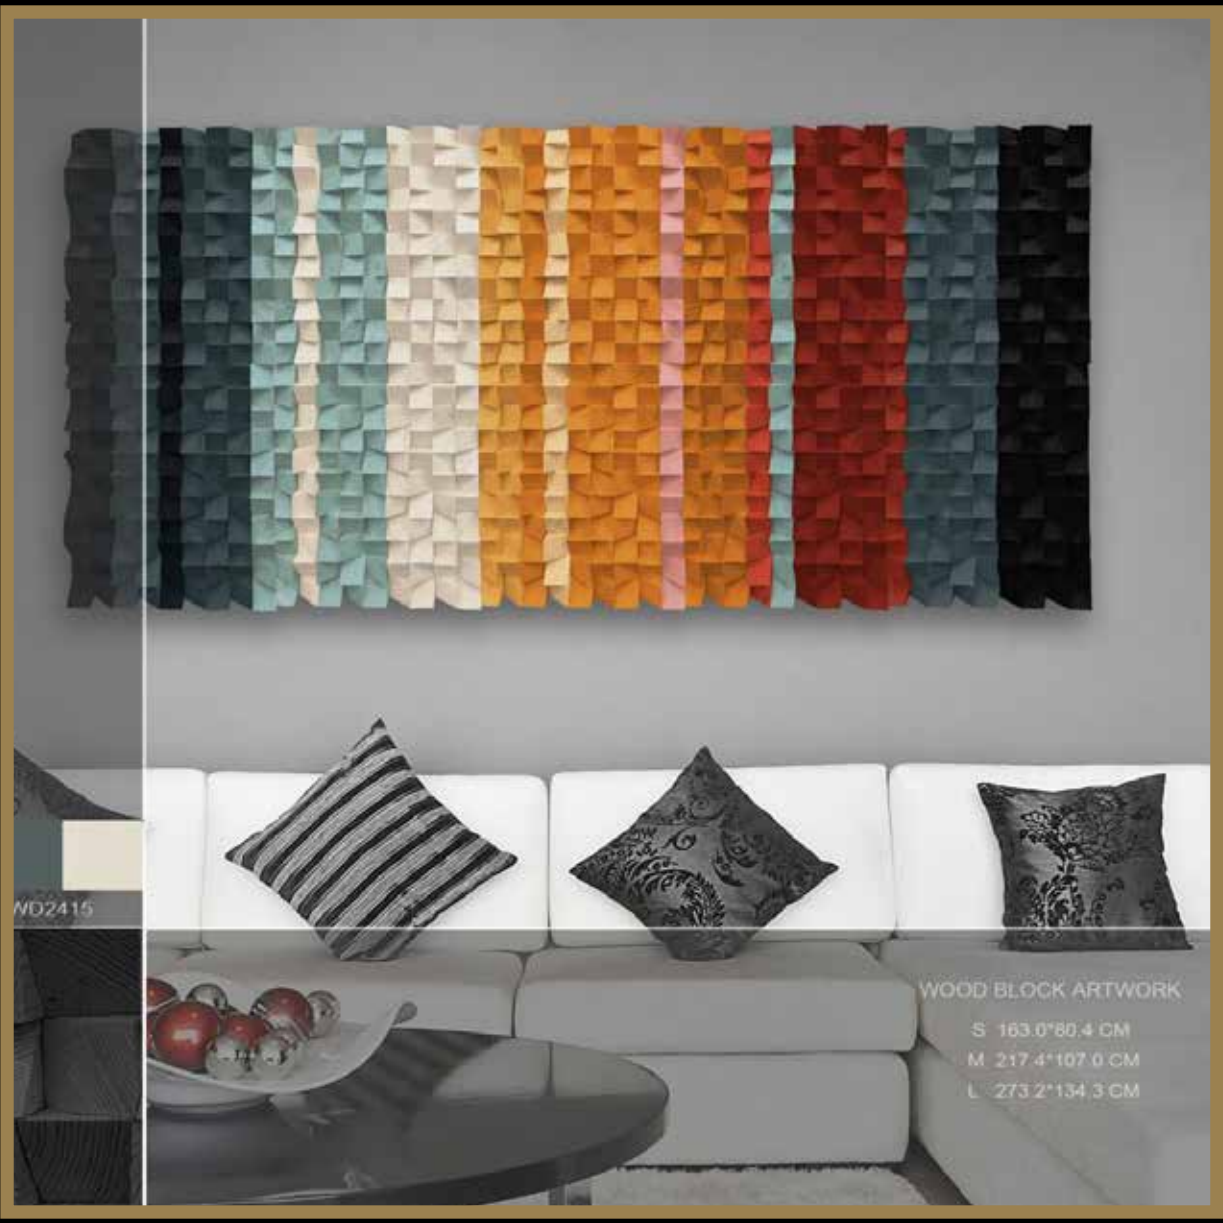

WD2415

WOOD BLOCK ARTWORK

- S 163.0*80.4 CM
- M 217.4*107.0 CM
- L 273.2*134.3 CM